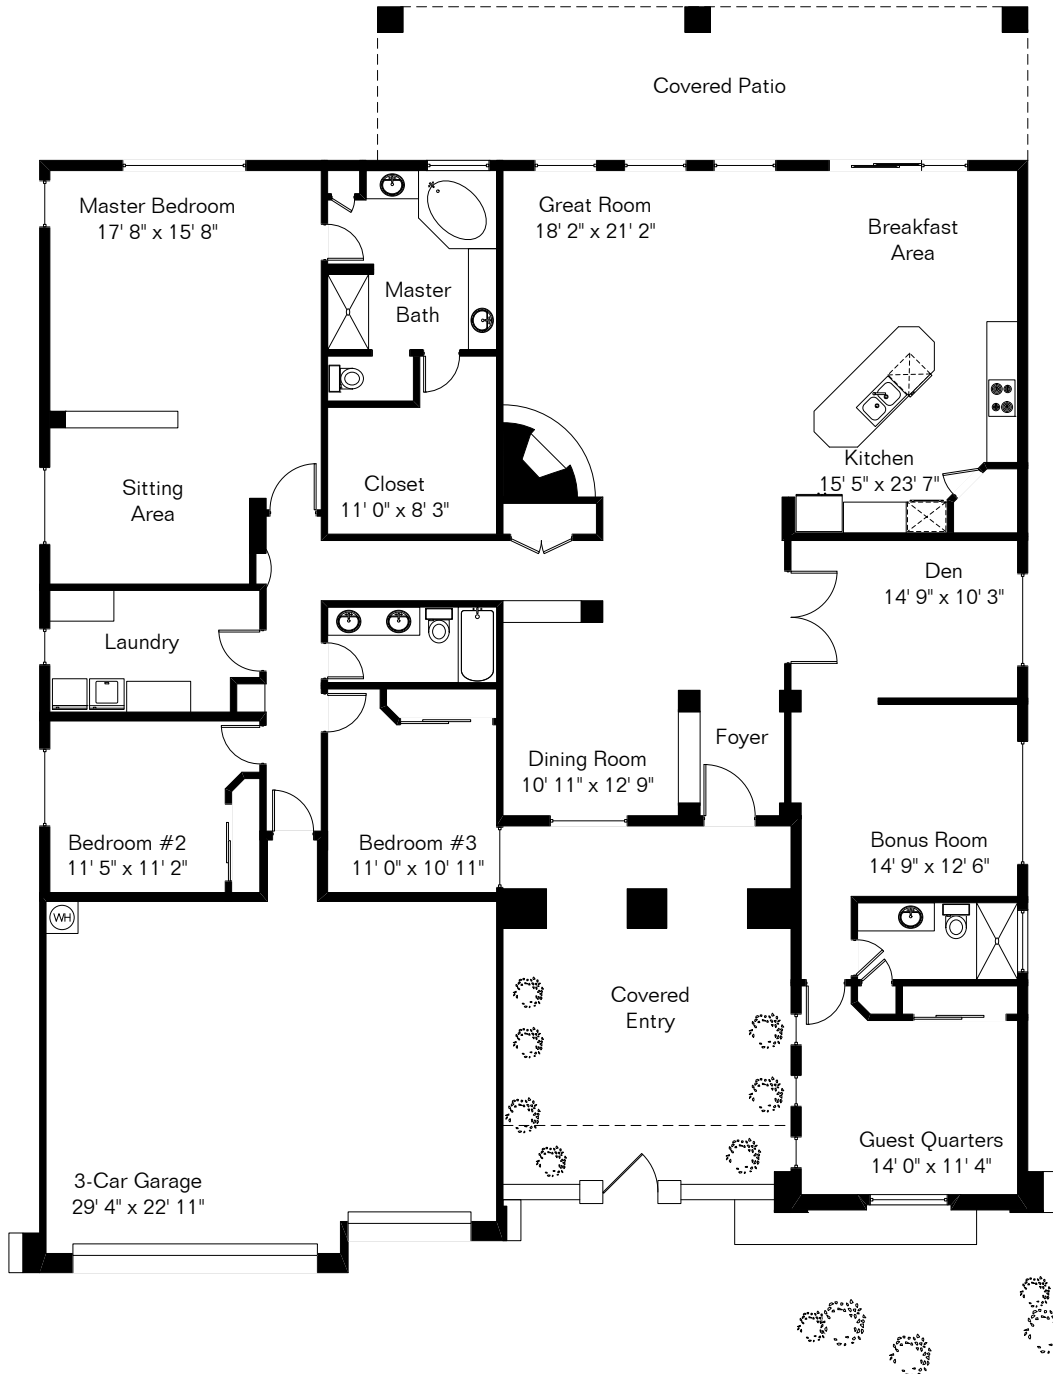

The square footages and room size information are deemed to be reliable but are not guaranteed and should be independently verified. This drawing is for marketing purposes only.

12642 N Piping Rock Rd

Living Area 3,306 Sq Ft
Garage 721 Sq Ft

Site Visit September 2020

0 ft. 6 ft. 10 ft. 20 ft.

Copyright 2020 Floor Plans First! LLC
All Rights Reserved.

Floor Plans First!
See the Floor Plan First™

FloorPlansFirst.com™
(520) 881-1500